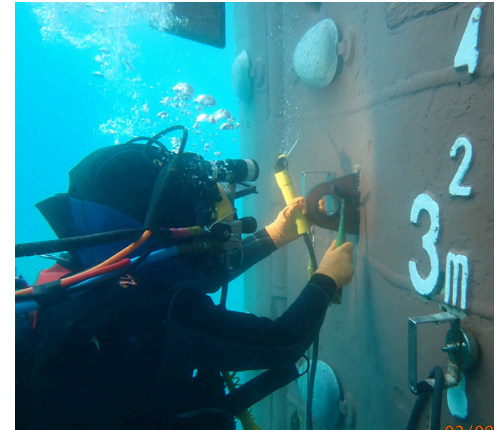

LIST OF SERVICES

We provide the complete scope of underwater I.R.M. services, including but not limited to:

- ▣ Underwater hull inspection, cleaning and niche areas to Australia DAFF & New Zealand MPI standards
- ▣ Propeller cleaning & polishing
- ▣ Class inspection & surveys (ABS, BV, ClassNK, DNVGL, IRS, KR, LR, RINA, CCS)
- ▣ Underwater welding & cutting
- ▣ Water tank inspections & repairs
- ▣ Civil engineering work & related diving support

Specialised underwater jobs in specific locations:

- ▣ Hull cleaning with debris reclaim & water filtration
- ▣ Remote Operated Vehicle (ROV) inspections & cleanings
- ▣ Propeller repairs & modification: Straightening & cropping
- ▣ Customized cofferdams installation
- ▣ Permanent & temporary hull repairs
- ▣ Scrubber overboard pipes inspection with boroscope & application of special coatings
- ▣ Repair and renewal of scrubber overboard pipes with GRE sleeves & special coatings
- ▣ Installation of Energy-Saving Propeller Boss Cap Fins (PBCF)
- ▣ Sea chest & overboard blanking

The full list of our underwater I.R.M. services is available here: dmgroupservices.com/services