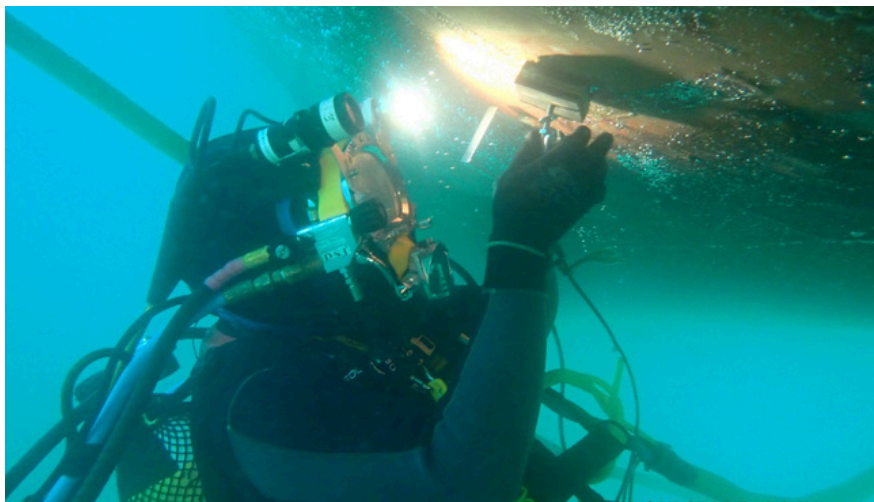

ACCREDITATION

Dive Marine Services was one of the earliest diving companies to obtain ISO certification 9001 in Singapore under ABS quality management system. We have also been certified and accredited by all major international organizations in all locations.

GET IN TOUCH

For enquiries and more information, please contact us:

Singapore (Headquarters)

Hotline: +65 9386 5888; +65 9892 8823

Email: sales@dmgroupservices.com

South Korea

Hotline: +82 51 414 9300

Email: sales.korea@dmgroupservices.com

Gibraltar

Hotline: +34 673 78 29 84

Email: sales.gib@dmgroupservices.com

Spain

Hotline: +34 601 50 88 76

Email: sales.spain@dmgroupservices.com

Belgium

Hotline: +32 3502 5490

Email: sales.eu@dmgroupservices.com

Join Our Journey on LinkedIn