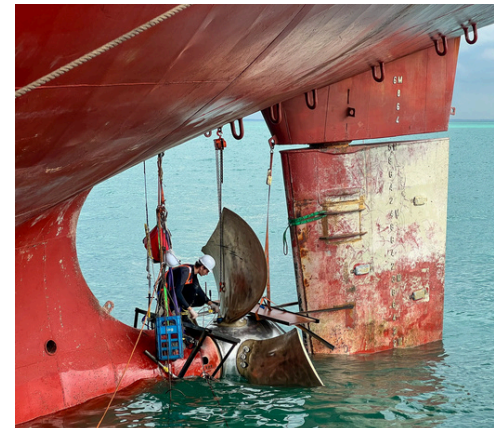

LIST OF SERVICES

We provide the complete scope of underwater I.R.M. services, including but not limited to:

- ▣ Underwater hull inspection, cleaning and niche areas to Australia DAFF & New Zealand MPI standards
- ▣ Propeller cleaning & polishing
- ▣ Class inspection & surveys (ABS, BV, ClassNK, DNVGL, IRS, KR, LR, RINA, CCS)
- ▣ Underwater welding & cutting
- ▣ Water tank inspections & repairs
- ▣ Civil engineering work & related diving support

Specialised underwater jobs in specific locations:

- ▣ Hull cleaning with debris reclaim & water filtration
- ▣ Remote Operated Vehicle (ROV) inspections & cleanings
- ▣ Propeller repairs & modification: Straightening & cropping
- ▣ Customized cofferdams installation
- ▣ Permanent & temporary hull repairs
- ▣ Scrubber overboard pipes inspection with boroscope & application of special coatings
- ▣ Repair and renewal of scrubber overboard pipes with GRE sleeves & special coatings
- ▣ Installation of Energy-Saving Propeller Boss Cap Fins (PBCF)
- ▣ Sea chest & overboard blanking

The full list of our underwater I.R.M. services is available here: dmgroupservices.com/services