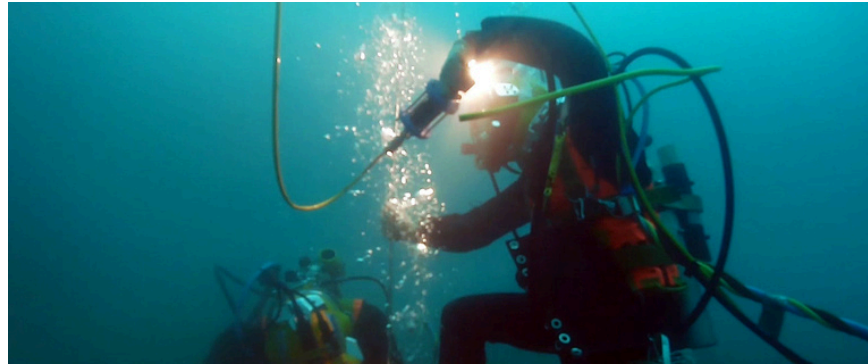

SERVICE PORTFOLIO

DM GROUP SERVICES

DIVE MARINE
SERVICES

SAFER, TOGETHER